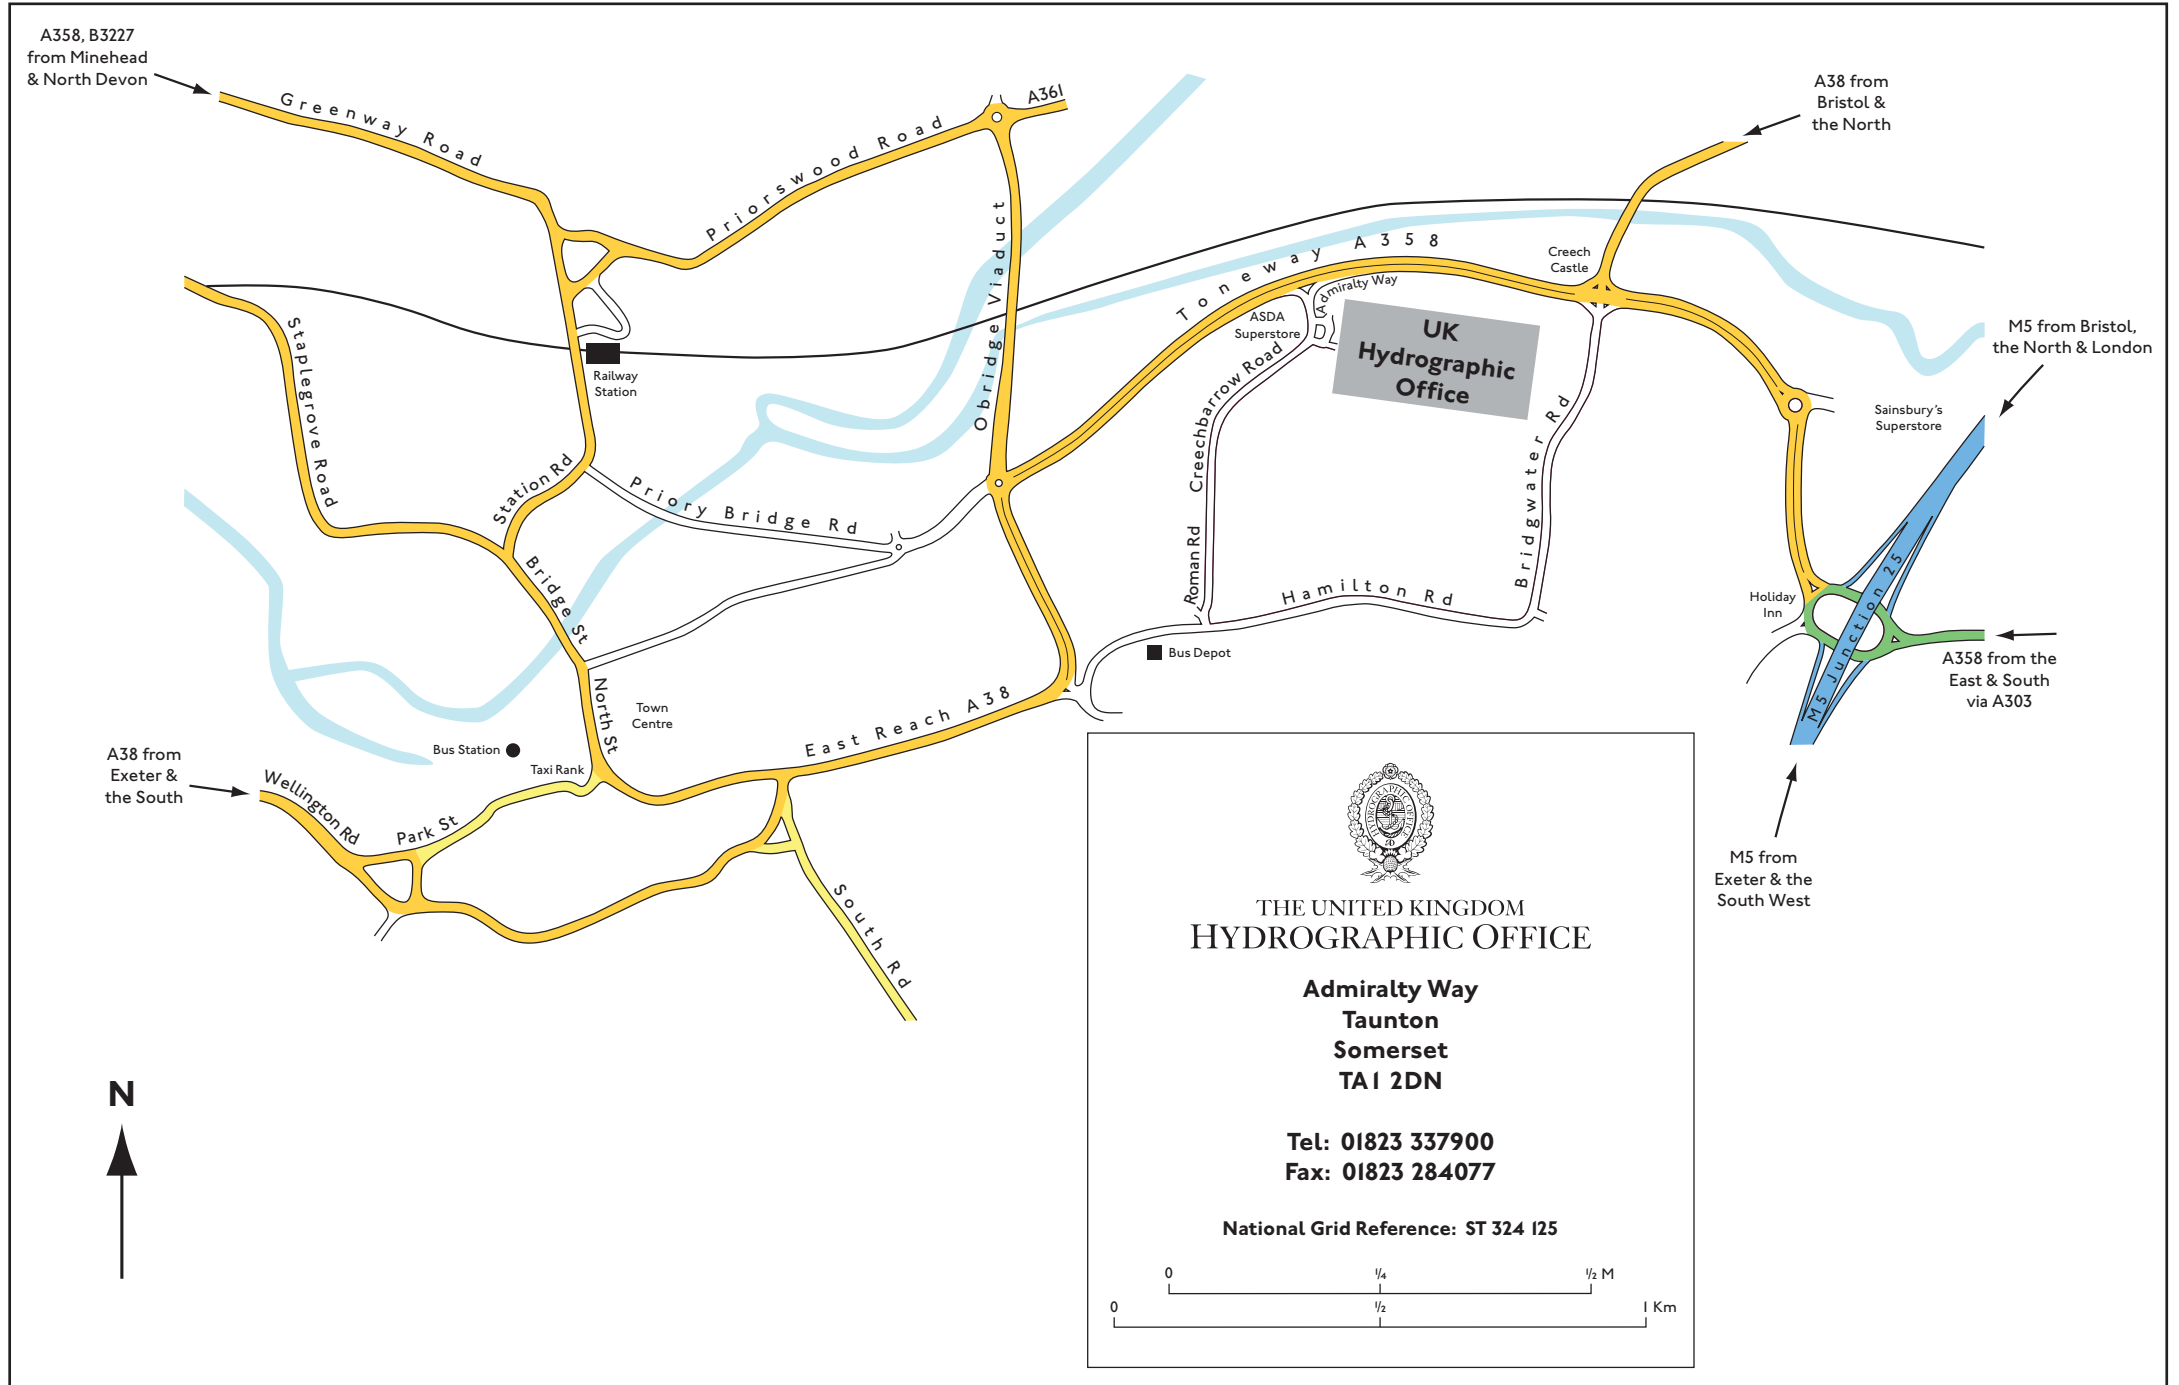

A358, B3227
from Minehead
& North Devon

A38 from
Bristol &
the North

M5 from Bristol,
the North & London

A358 from the
East & South
via A303

M5 from
Exeter & the
South West

A38 from
Exeter &
the South

 THE UNITED KINGDOM
 HYDROGRAPHIC OFFICE

Admiralty Way
Taunton
Somerset
TA1 2DN

Tel: 01823 337900
Fax: 01823 284077

National Grid Reference: ST 324 125